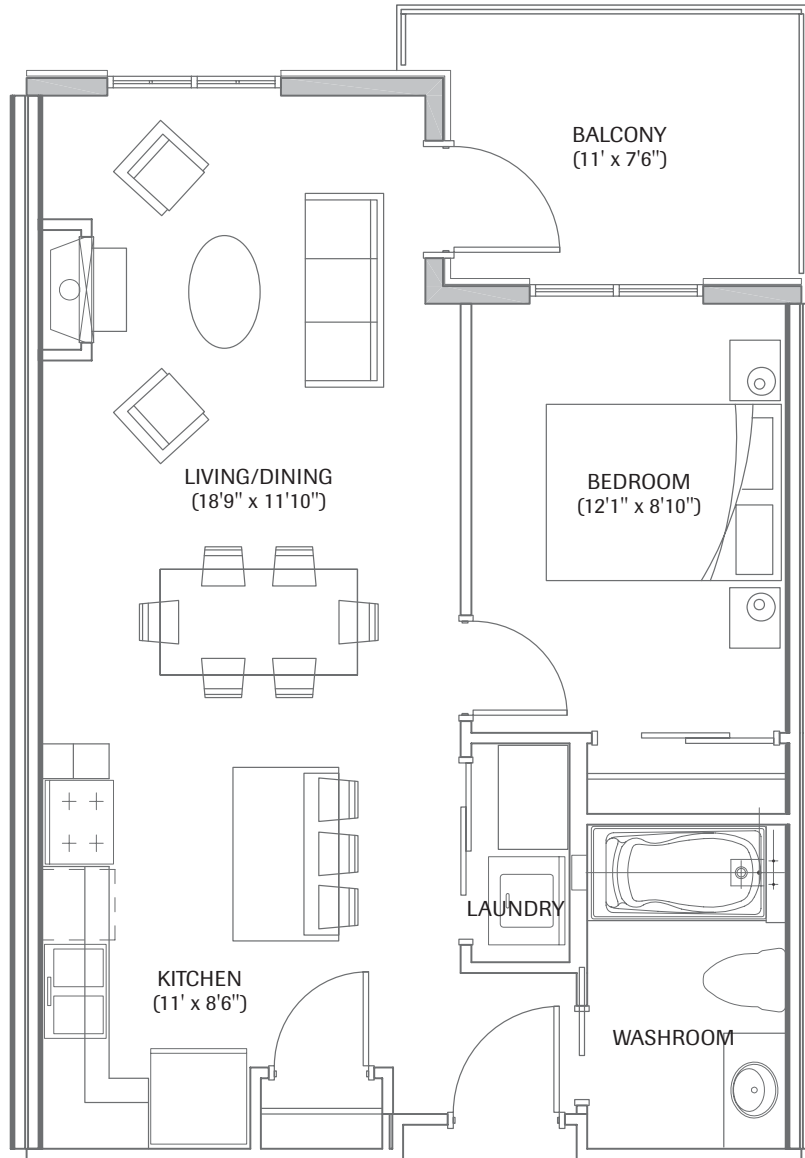

Amargosa

Area 603 sq. ft.
1 Bedroom

1st Fairway & Mount Finlayson Views

2nd Fairway & Village Views

LEVELS 1-5

Unit: 105, 119, 205, 219, 305, 319, 405, 419, 505, 519

The Developer reserves the right to modify the floor plans and architectural features and finishes without notice to or recourse by the purchaser. All renderings, maps, site plans and other images are provided to assist purchasers in visualizing the Project and may not accurately represent the final product. Only select floor plans have been included for display purposes. Square footages are calculated based on architectural/real estate measurement standards and thus may differ from the actual surveyed unit areas as set forth on the registered strata plan. Floor plans are presented at different scales.