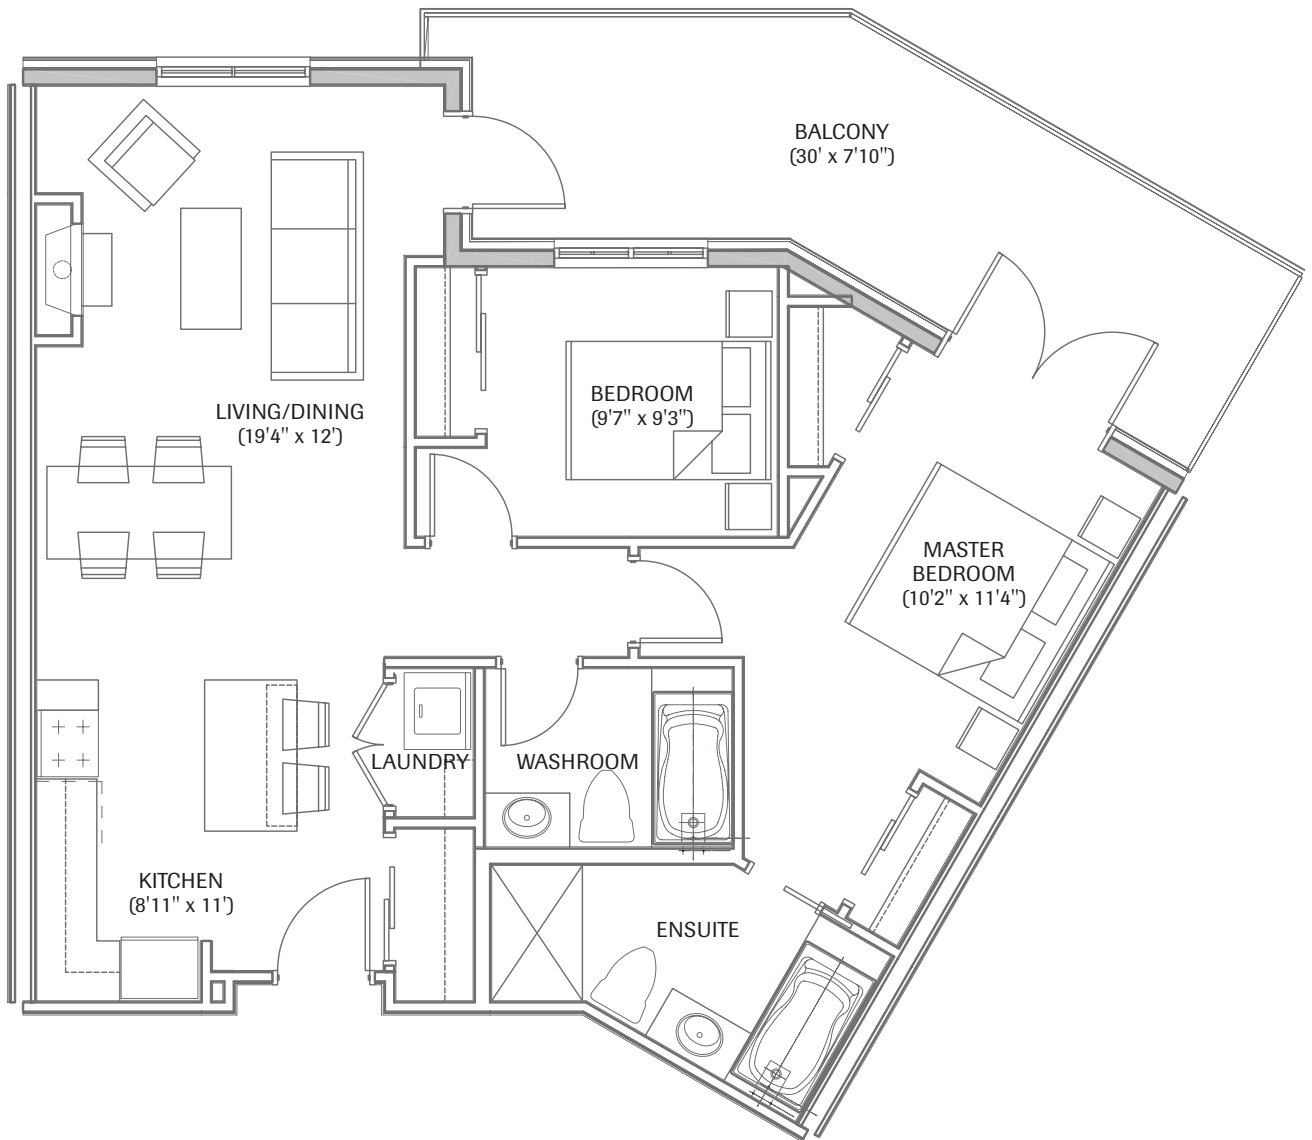

Purcell

Area 883 sq. ft.
2 Bedroom

1st Fairway & Mount Finlayson Views

2nd Fairway & Village Views

LEVELS 1-7

Unit: 109, 115, 209, 215, 309, 315, 409, 415, 509, 515, 609, 615, 709, 715

The Developer reserves the right to modify the floor plans and architectural features and finishes without notice to or recourse by the purchaser. All renderings, maps, site plans and other images are provided to assist purchasers in visualizing the Project and may not accurately represent the final product. Only select floor plans have been included for display purposes. Square footages are calculated based on architectural/real estate measurement standards and thus may differ from the actual surveyed unit areas as set forth on the registered strata plan. Floor plans are presented at different scales.