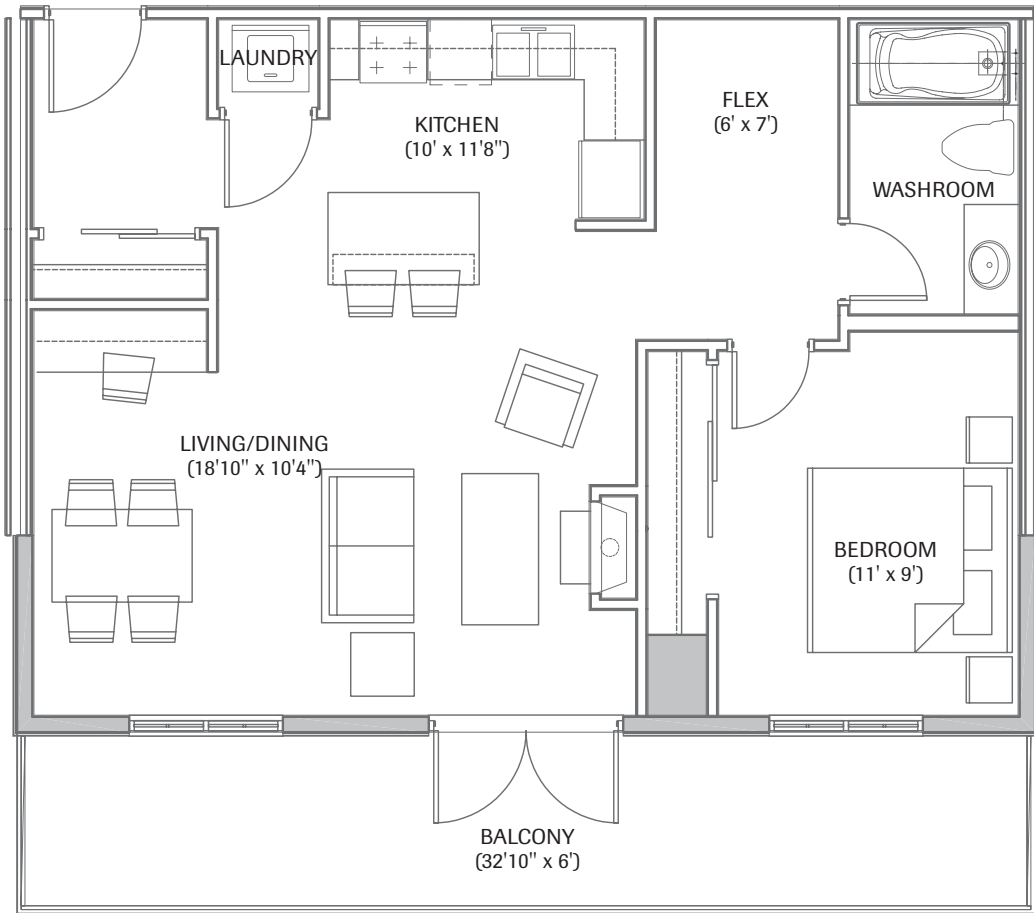

# Cassiar

Area 743 sq. ft.  
1 Bedroom

1<sup>st</sup> Fairway & Mount Finlayson Views

2<sup>nd</sup> Fairway & Village Views

LEVELS 2-7

Unit: 212, 312, 412, 512, 612, 712

The Developer reserves the right to modify the floor plans and architectural features and finishes without notice to or recourse by the purchaser. All renderings, maps, site plans and other images are provided to assist purchasers in visualizing the Project and may not accurately represent the final product. Only select floor plans have been included for display purposes. Square footages are calculated based on architectural/real estate measurement standards and thus may differ from the actual surveyed unit areas as set forth on the registered strata plan. Floor plans are presented at different scales.