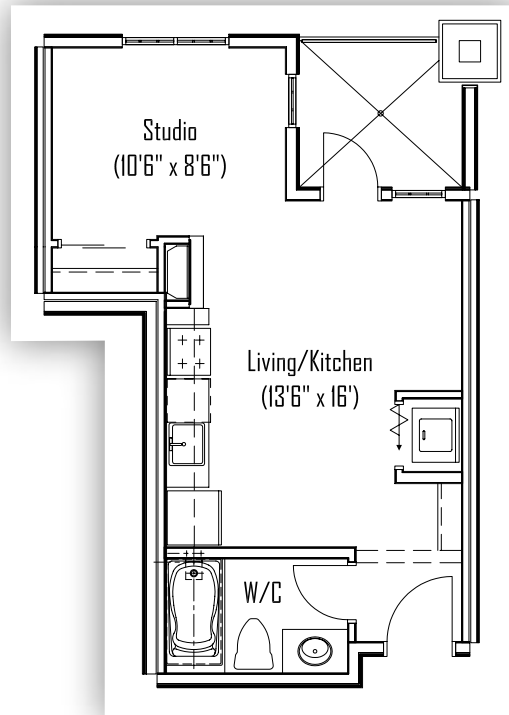

INVERNESS - UNIT D3

STUDIO - 427 SQ FT

KILLARNEY - UNIT D4

STUDIO - 481 SQ FT

Live the Legend

Inverness & Killarney

All pictures are representative only. The developer reserves the right to modify or change sizes, prices, layout and specifications without notice.