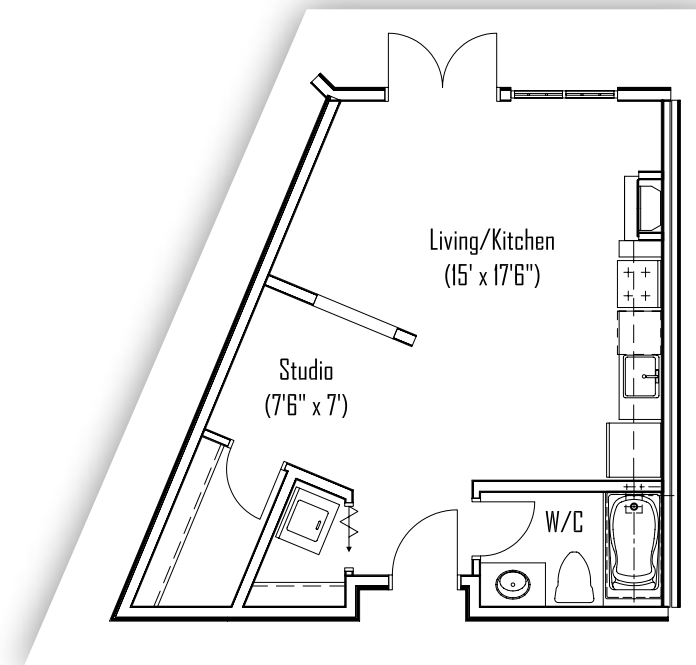

INVERNESS - UNIT D3

STUDIO - 427 SQ FT

KILLARNEY - UNIT D4

STUDIO - 481 SQ FT

Live the Legend

Inverness & Killarney

All pictures are representative only. The developer reserves the right to modify or change sizes, prices, layout and specifications without notice.