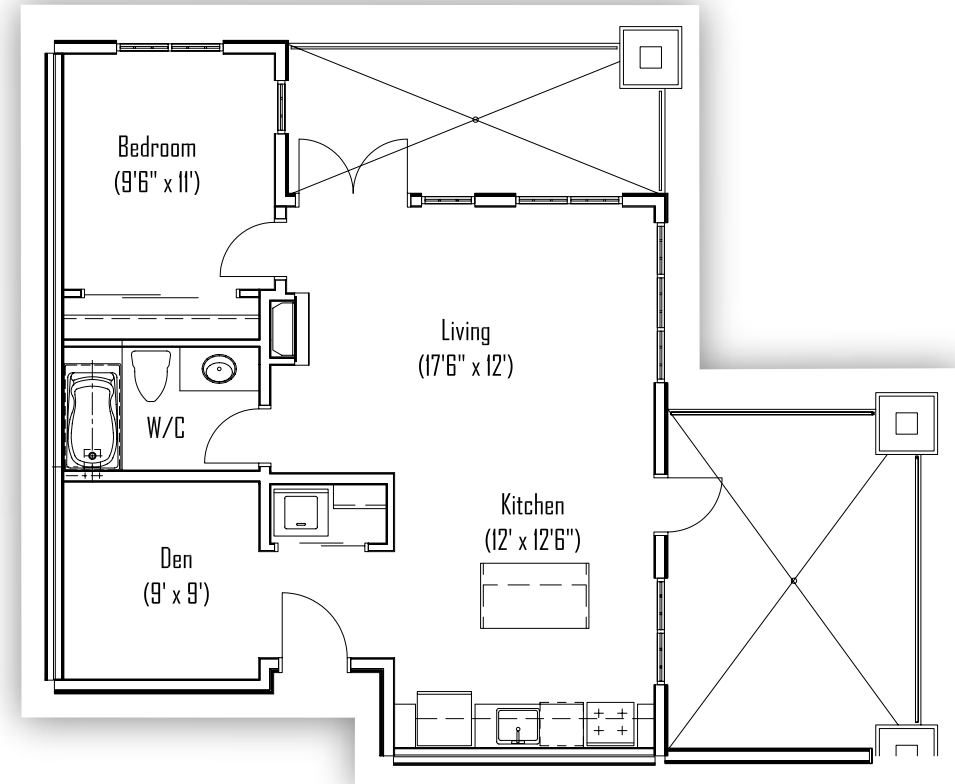

PRESTWICK - UNIT F

1 BEDROOM - 716 SQ FT

STRATHMORE- UNIT F1

1 BEDROOM - 748 SQ FT

Live the Legend

Prestwick & Strathmore

All pictures are representative only. The developer reserves the right to modify or change sizes, prices, layout and specifications without notice.