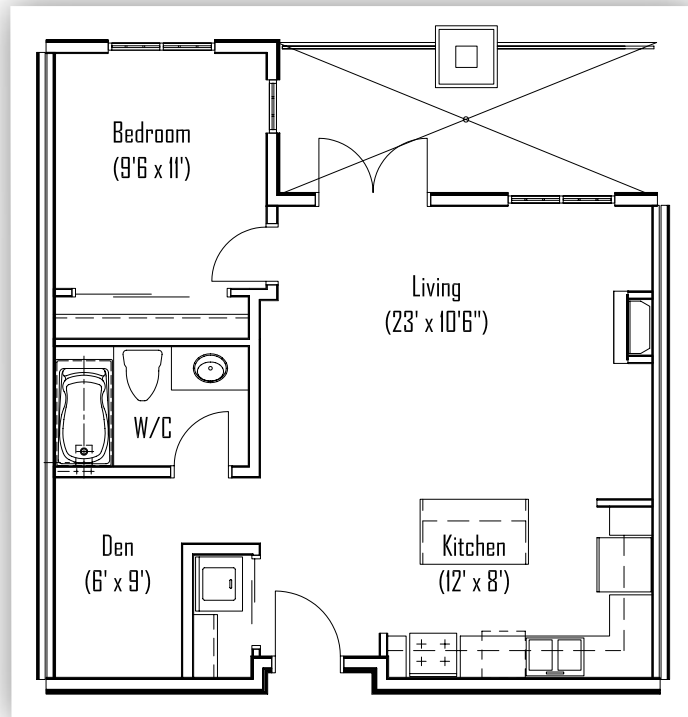

PRESTWICK - UNIT F

1 BEDROOM - 716 SQ FT

STRATHMORE- UNIT F1

1 BEDROOM - 748 SQ FT

Live the Legend

Prestwick & Strathmore

All pictures are representative only. The developer reserves the right to modify or change sizes, prices, layout and specifications without notice.